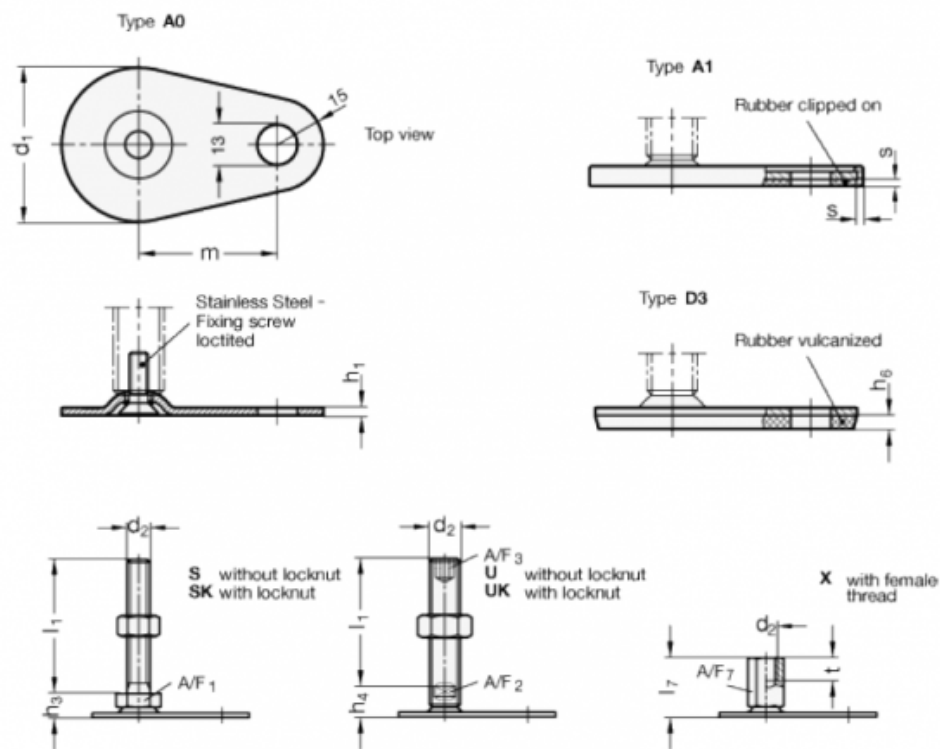

# Data Sheet

Article number: 204280M1675A0UK

Description: E+G levelling foot  
GN 42-80-M16-75-A0-UK

Note: UK With nut, Hexagon socket at the top, Wrench flat at the bottom

## Measures

A/F2 = 12	m = 70
A/F3 = 8	s =
d1 = 80	
d2 = M16	
h1 = 3	
h4 = 18	
h6 =	
l1 = 75	